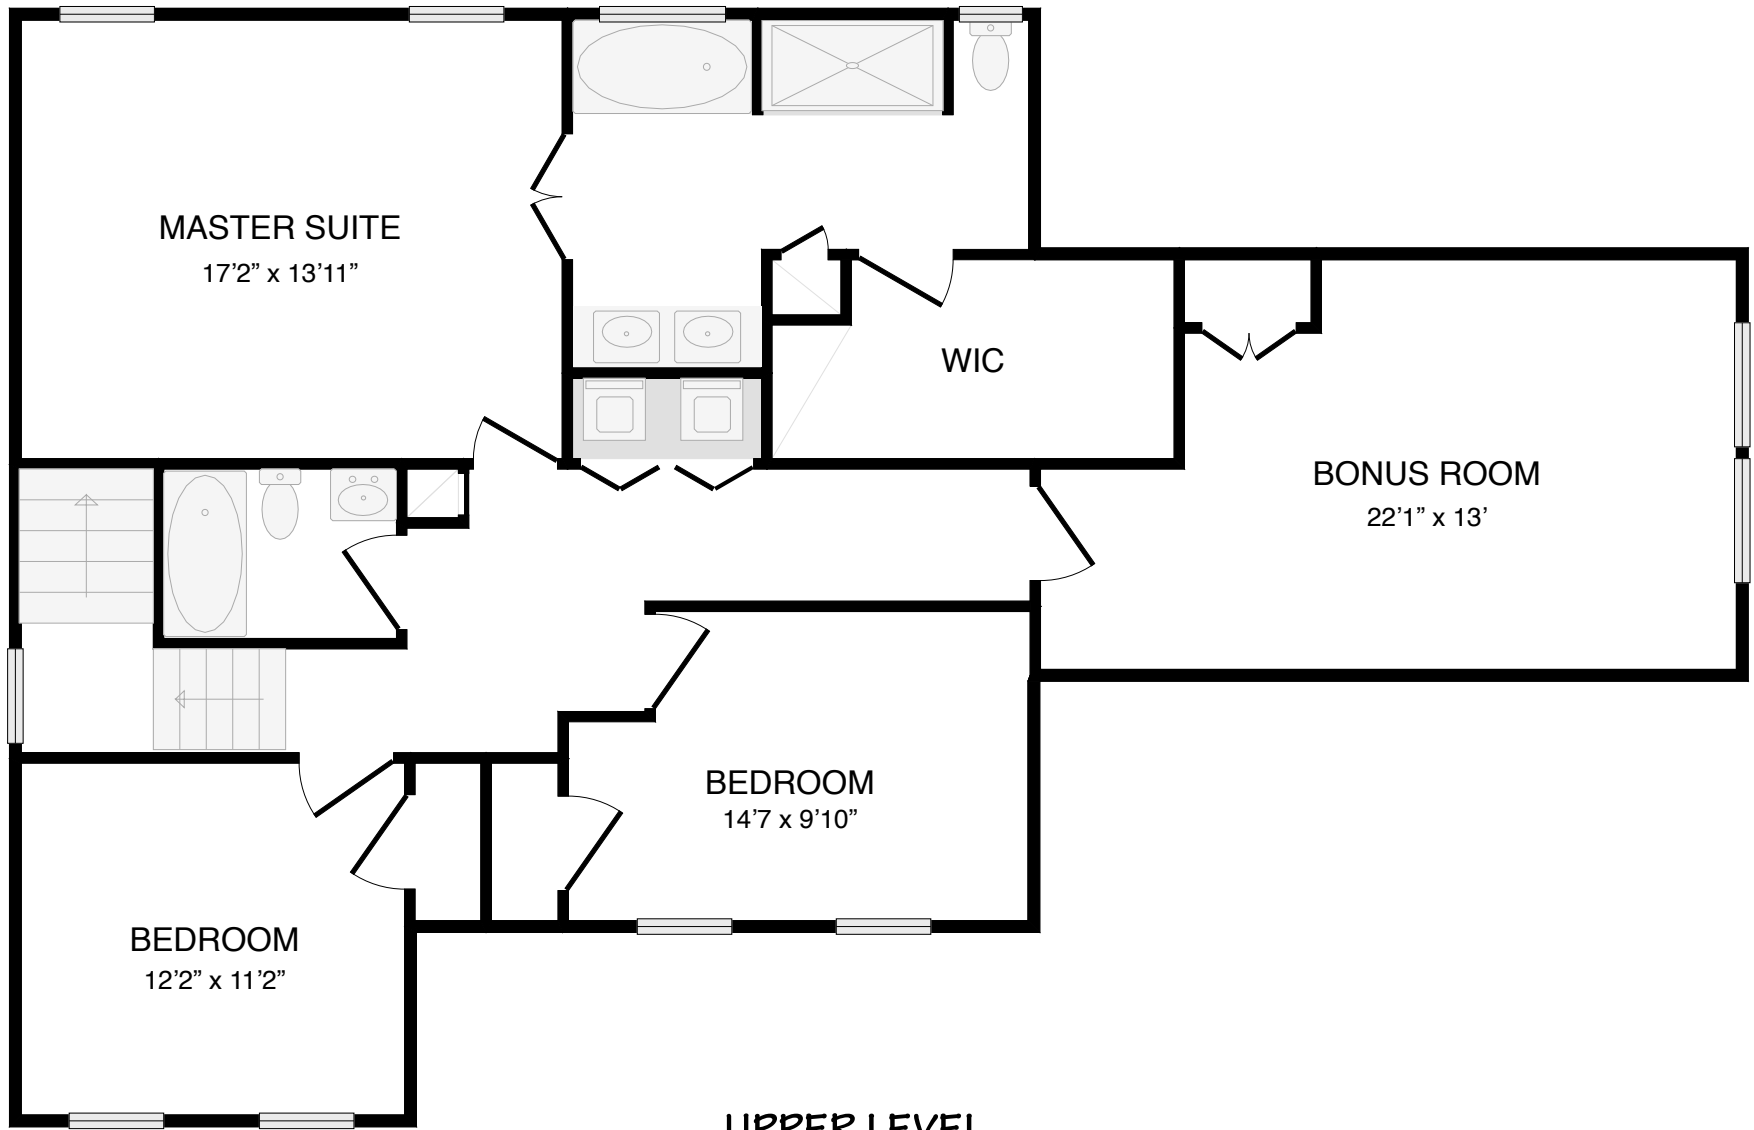

2438 TYLER WAY
SALEM, VA 24153

This drawing represents a reasonable facsimile
of the property and should not be interpreted
as an architectural rendering

www.CitySites360.net
sales@citysites360.net

UPPER LEVEL