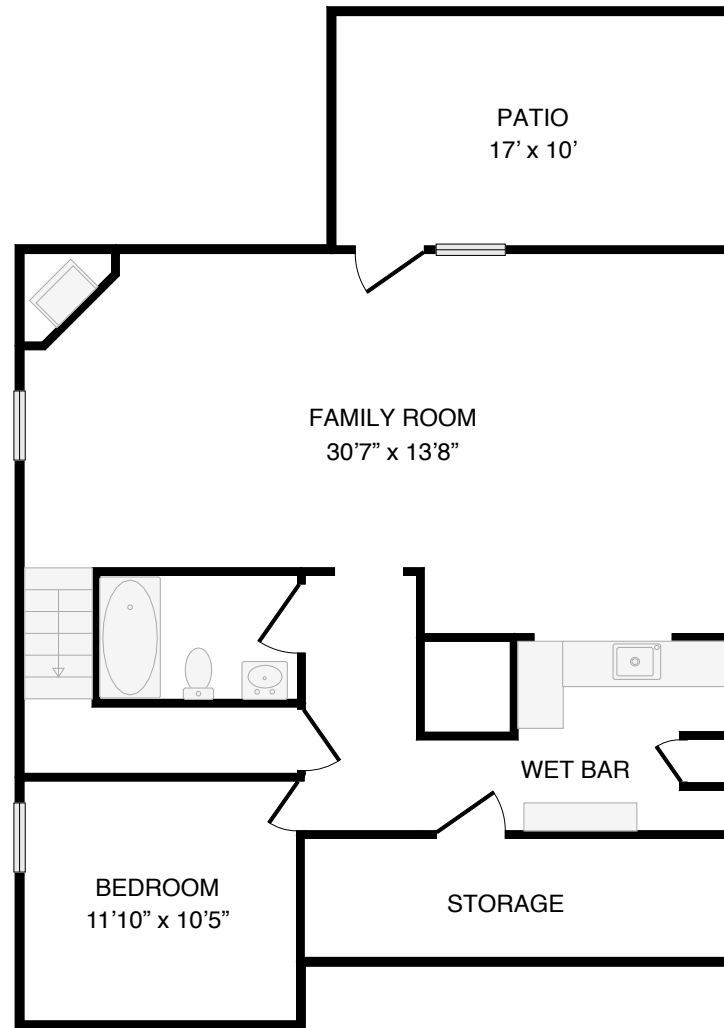

LOWER LEVEL