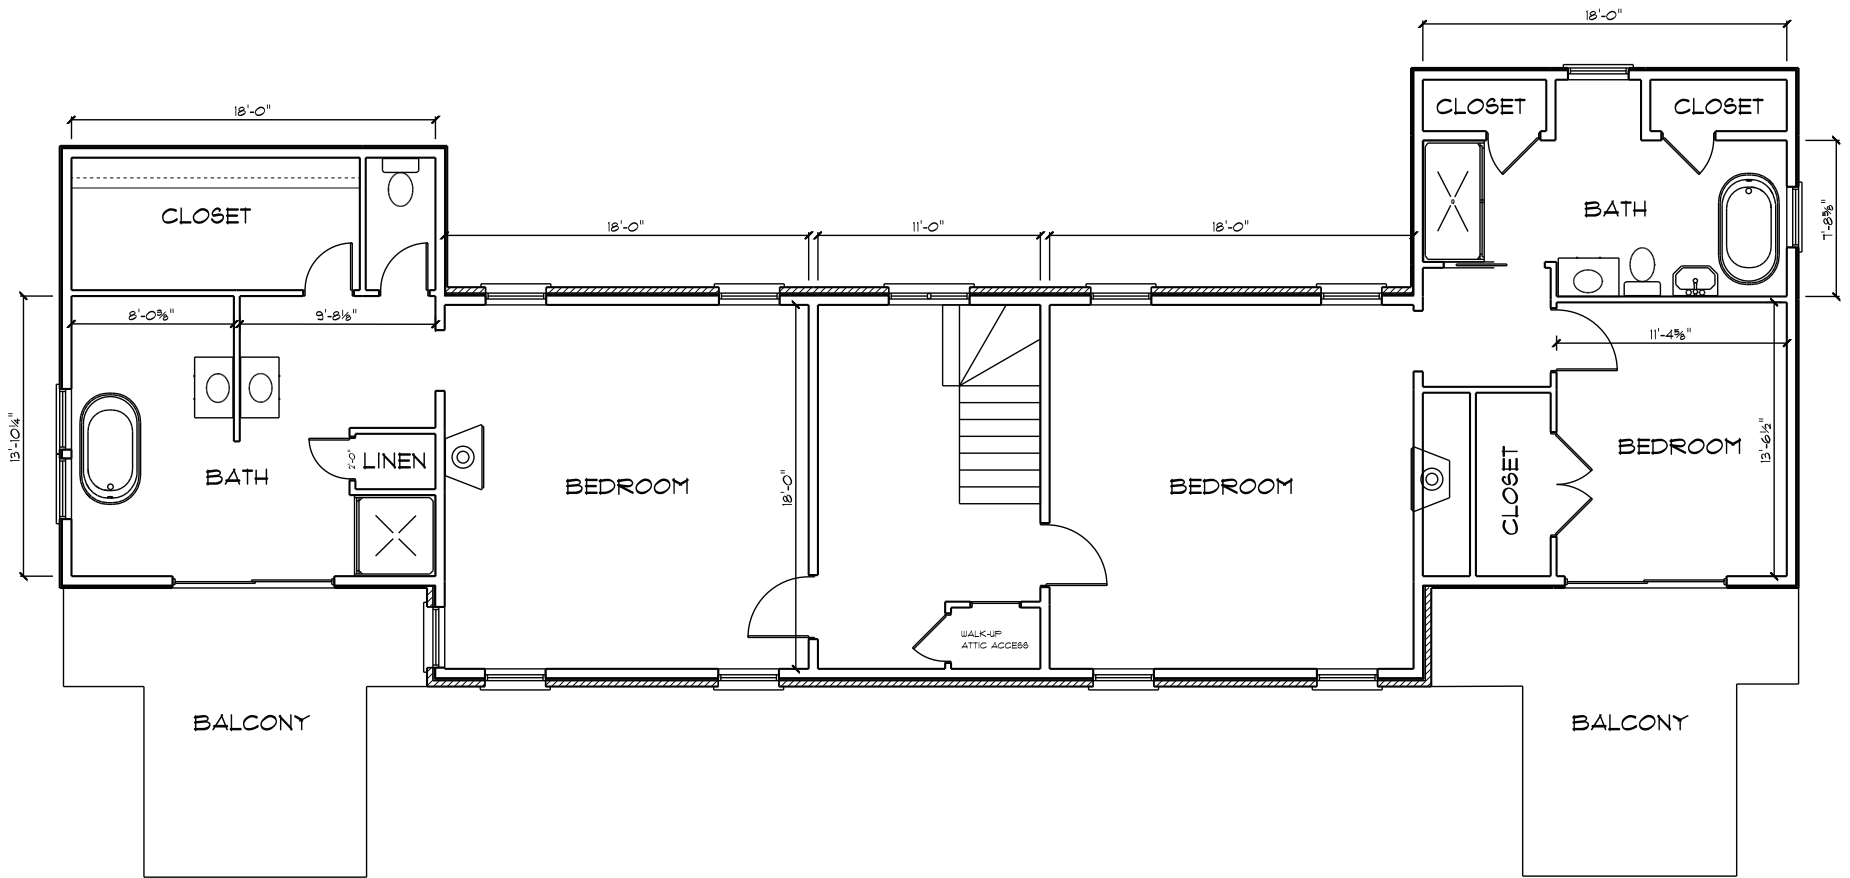

MAIN LEVEL

1639 Poteet Rd
Wirtz, VA 24184

5693 Finished SF
738 Unfinished SF

This drawing represents a reasonable facsimile of the property and should not be interpreted as an architectural rendering.

www.CitySites360.net
sales@citysites360.net