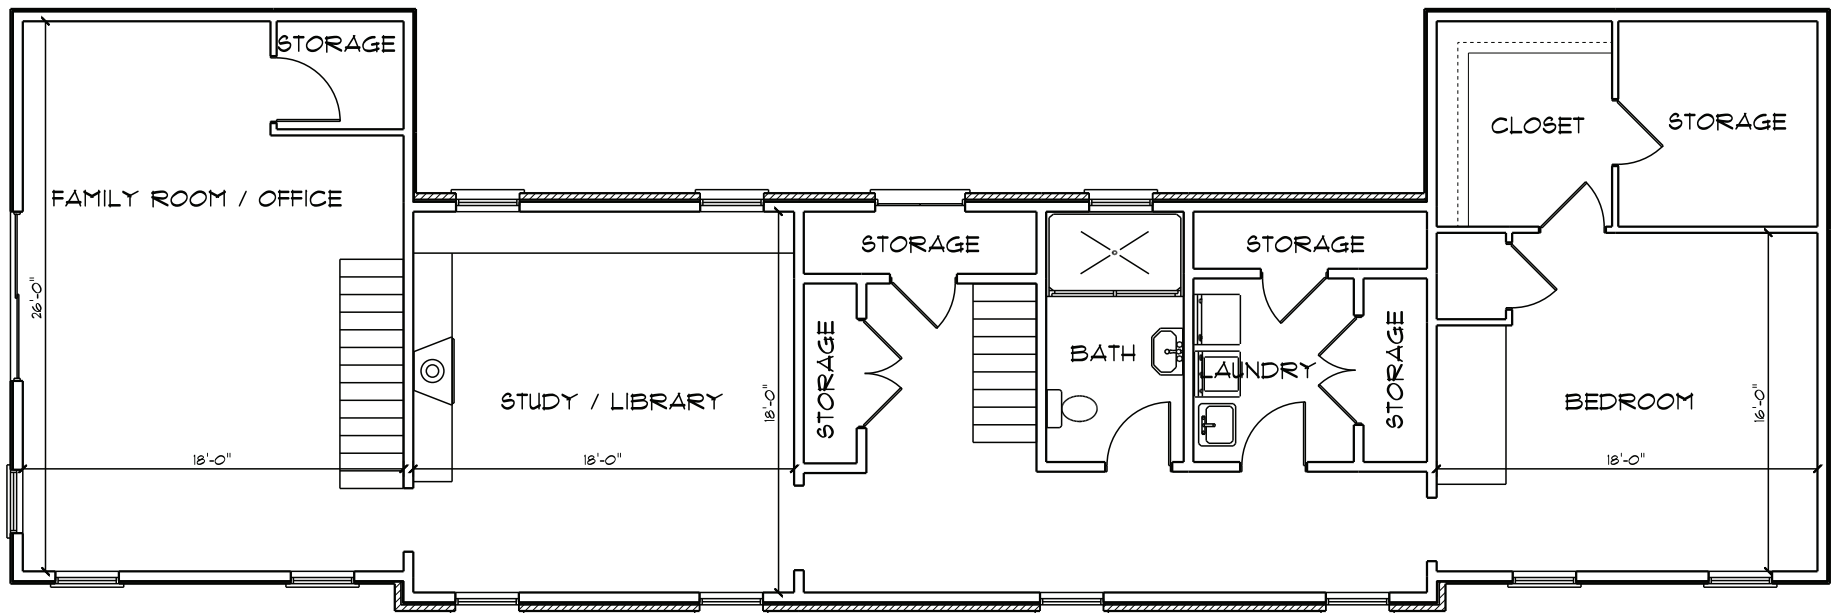

UPPER LEVEL

1639 Poteet Rd
Wirtz, VA 24184

5693 Finished SF
738 Unfinished SF

This drawing represents a reasonable facsimile of the property and should not be interpreted as an architectural rendering.
www.CitySites360.net
sales@citysites360.net