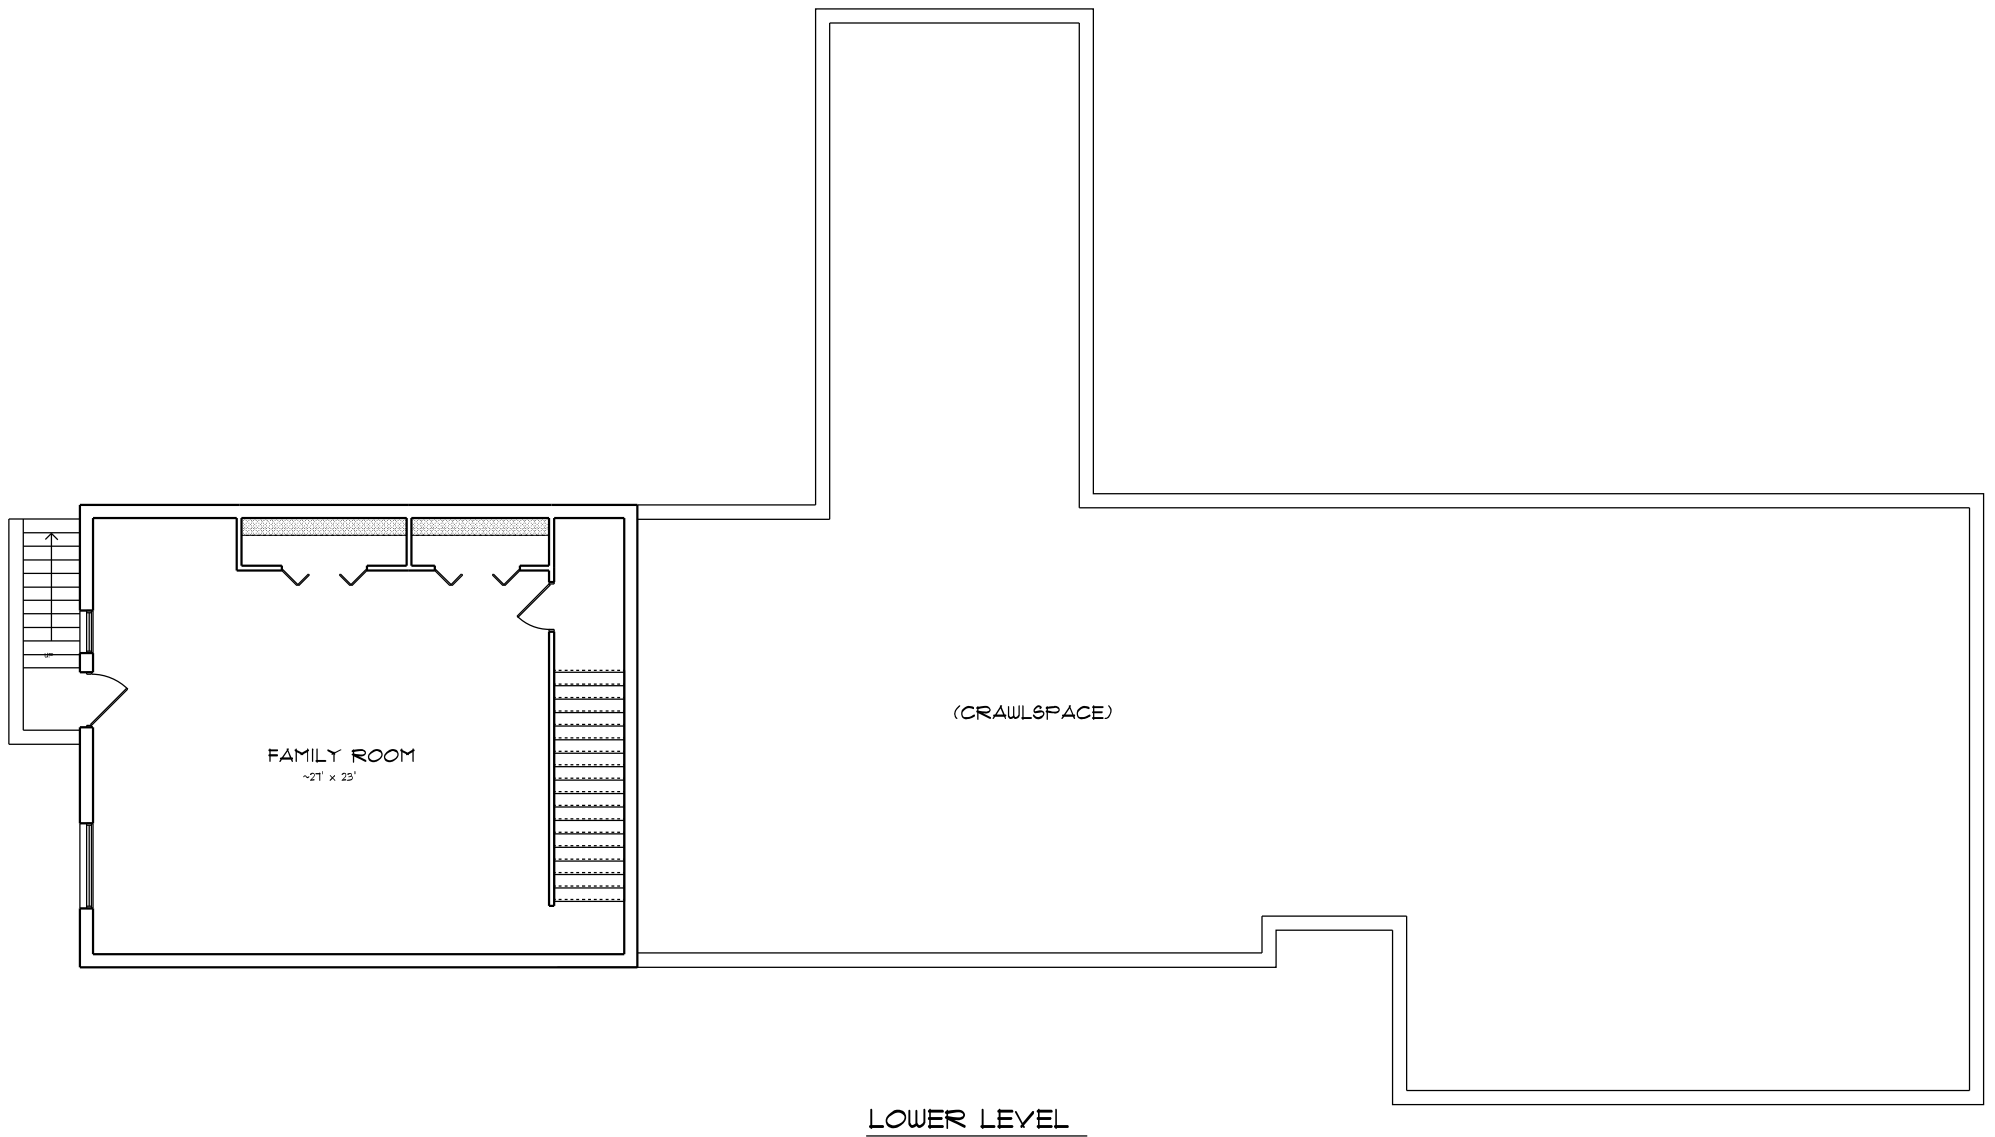

MAIN FLOOR

1135 Stone Manor Place
Goodview, VA

This drawing represents a reasonable facsimile of the property and should not be interpreted as an architectural rendering

www.CitySites360.net
sales@citysites360.net

1135 Stone Manor Place
Goodview, VA

This drawing represents a reasonable facsimile of the property and should not be interpreted as an architectural rendering

www.CitySites360.net
sales@citysites360.net